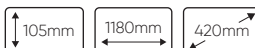

GENERAL MEASURES

FOLDED SIZE

52542

109,00€

MECHANIC'S CAR CREEPER AND SEAT

GENERAL MEASURES

FOLDED SIZE