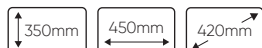

MECHANIC'S CAR CREEPER AND SEAT

GENERAL MEASURES

REF. DESCRIPTION

11971 WHEEL FOR REF. 52148

REF.	DESCRIPTION	QTY	UNIT	PRICE
0.20	5	50	-	3,60€

53211

75,00€

MECHANIC'S CAR CREEPER AND SEAT

GENERAL MEASURES

FOLDED SIZE

52542

109,00€

MECHANIC'S CAR CREEPER AND SEAT

GENERAL MEASURES

FOLDED SIZE